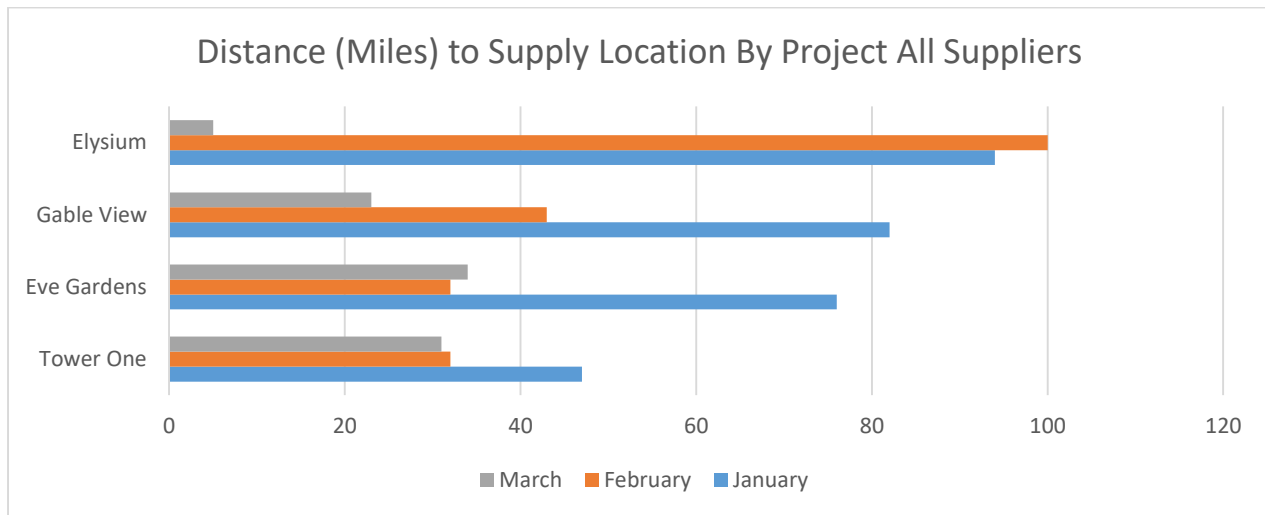

Glooberry Reports - Social Value Reports

Supplier Miles from Supply Location in Salford Town Centre

% of Workforce that are Apprentices by Project

SME Suppliers by Project