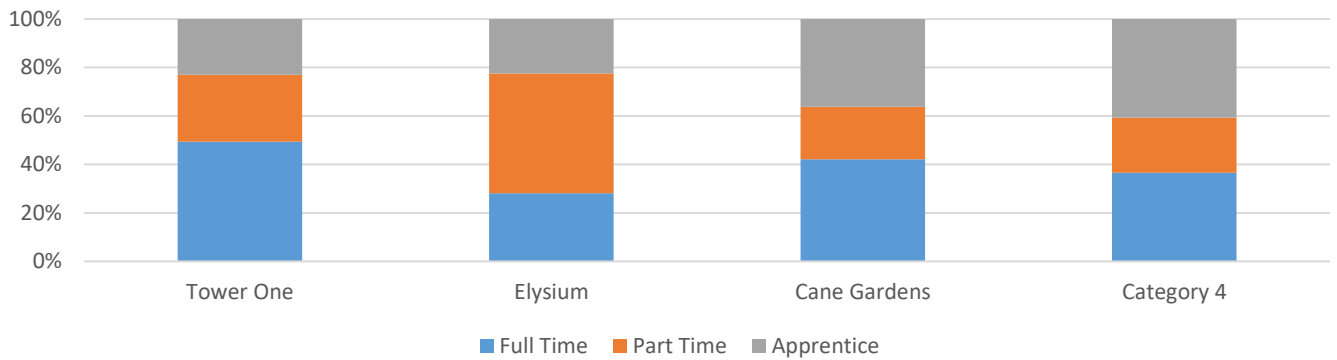

Glooberry Reports - Social Value Reports

Supplier Miles from Supply Location in Salford Town Centre

% of Workforce that are Apprentices by Project

SME Suppliers by Project